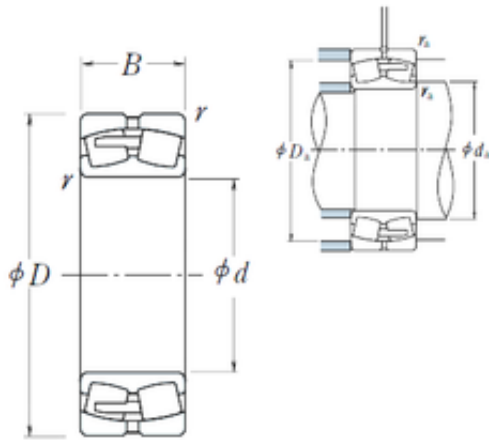

## 22256CAE4 NSK Spherical Roller Bearing

Bearing No. 22256CAE4

Size	280x500x130 mm
Bore Diameter	280 mm
Outer Diameter	500 mm
Width	130 mm
d	280 mm
D	500 mm
B	130 mm
C	130 mm
r min.	5 mm
da min.	302 mm
Da min	439 mm
Da max.	478 mm
ra max.	4 mm
Weight	110 Kg
Basic dynamic load rating (C)	2280 kN
Basic static load rating (C0)	3650 kN
(Grease) Lubrication Speed	630 r/min
(Oil) Lubrication Speed	800 r/min
Calculation factor (e)	0,25
Calculation factor (Y0)	2,6
Calculation factor (Y2)	4

22256CAE4 Bearing 2D drawings and 3D CAD models