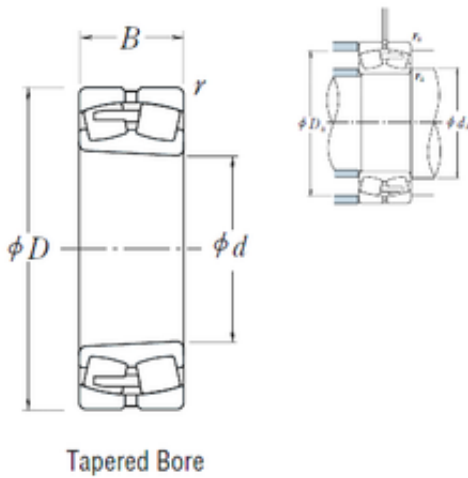

BEARING USA CORP.

23940CAKE4 NSK Spherical Roller Bearing

Bearing No. 23940CAKE4

Size	200x280x60 mm
Bore Diameter	200 mm
Outer Diameter	280 mm
Width	60 mm
d	200 mm
D	280 mm
B	60 mm
C	60 mm
r min.	2,1 mm
da min.	212 mm
Da min	258 mm
Da max.	268 mm
ra max.	2 mm
Weight	11 Kg
Basic dynamic load rating (C)	570 kN
Basic static load rating (C0)	1060 kN
(Grease) Lubrication Speed	1100 r/min
(Oil) Lubrication Speed	1400 r/min
Calculation factor (e)	0,2
Calculation factor (Y0)	3,3
Calculation factor (Y2)	5,1

23940CAKE4 Bearing 2D drawings and 3D CAD models