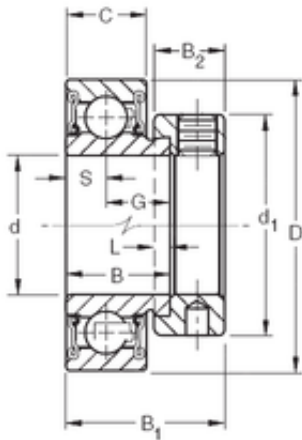

BEARING USA CORP.

30,1625 mm x 62 mm x 23,82 mm BB1-0458
 Deep Groove Ball Bearing 15x35x11mm

Bearing No. RA103RR

Size	30.1625x62x23.82 mm
Bore Diameter	30,1625 mm
Outer Diameter	62 mm
Width	23,82 mm
d	30,1625 mm
D	62 mm
B	23,82 mm
C	18 mm
d1	44,1 mm
B1	35,7 mm
B2	15,9 mm
G	14,81 mm
L	4 mm
S	8,99 mm
Weight	0,318 Kg
Basic dynamic load rating (C)	21,8 kN

RA103RR Bearing 2D drawings and 3D CAD models